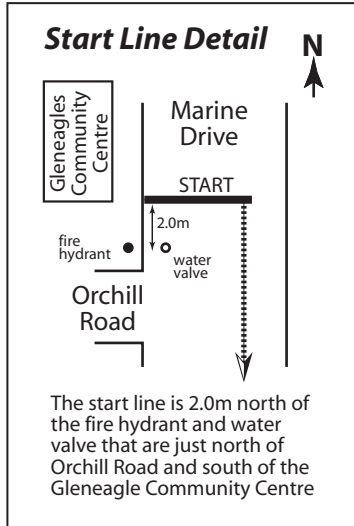

Khahtsahlano 15km Road Race

West Vancouver, BC

November 13, 2005

Athletics Canada Certified #BC-2005-079-BDC

Measured by: Paul Adams, AIMS/IAAF Grade "A" Measurer

- Notes:**
1. The course must be laid out in accordance with this map for the certification to be valid.
 2. Runners must be restricted by means of traffic cones or other barriers to the right hand lane on all roadways, except for Upper Bellevue between 28th Street and 24th Street where they can use the full roadway.
 3. On left hand turns runners must be restricted from cutting the corner any tighter than from the right centre of the from roadway (yellow line) to the right centre of the to roadway (yellow line).
 4. Map is not drawn to scale.