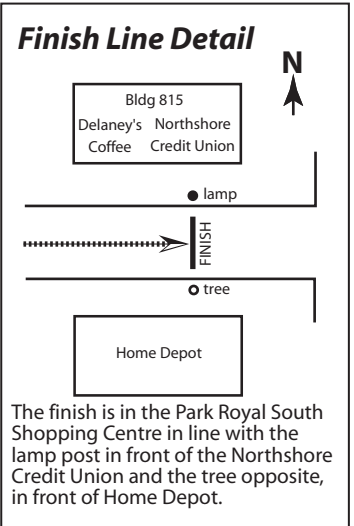

Khahtsahlano 15km Road Race

West Vancouver, BC

November 13, 2005

Athletics Canada Certified #BC-2005-079-BDC

Measured by: Paul Adams, AIMS/IAAF Grade "A" Measurer

- Notes:**
1. The course must be laid out in accordance with this map for the certification to be valid.
 2. Runners must be restricted by means of traffic cones or other barriers to the right hand lane on all roadways, except for Upper Bellevue between 28th Street and 24th Street where they can use the full roadway.
 3. On left hand turns runners must be restricted from cutting the corner any tighter than from the right centre of the from roadway (yellow line) to the right centre of the to roadway (yellow line).
 4. Map is not drawn to scale.