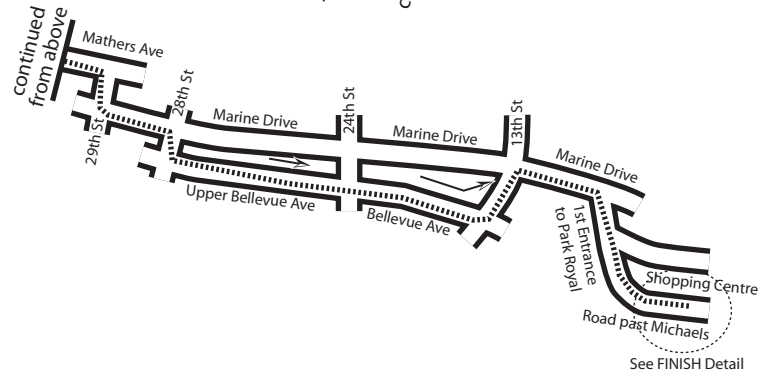

Khahtsahlano 15km Road Race

West Vancouver, BC

November 13, 2005

Athletics Canada Certified #BC-2005-079-BDC

Measured by: Paul Adams, AIMS/IAAF Grade "A" Measurer

- Notes:**
1. The course must be laid out in accordance with this map for the certification to be valid.
 2. Runners must be restricted by means of traffic cones or other barriers to the right hand lane on all roadways, except for Upper Bellevue between 28th Street and 24th Street where they can use the full roadway.
 3. On left hand turns runners must be restricted from cutting the corner any tighter than from the right centre of the from roadway (yellow line) to the right centre of the to roadway (yellow line).
 4. Map is not drawn to scale.