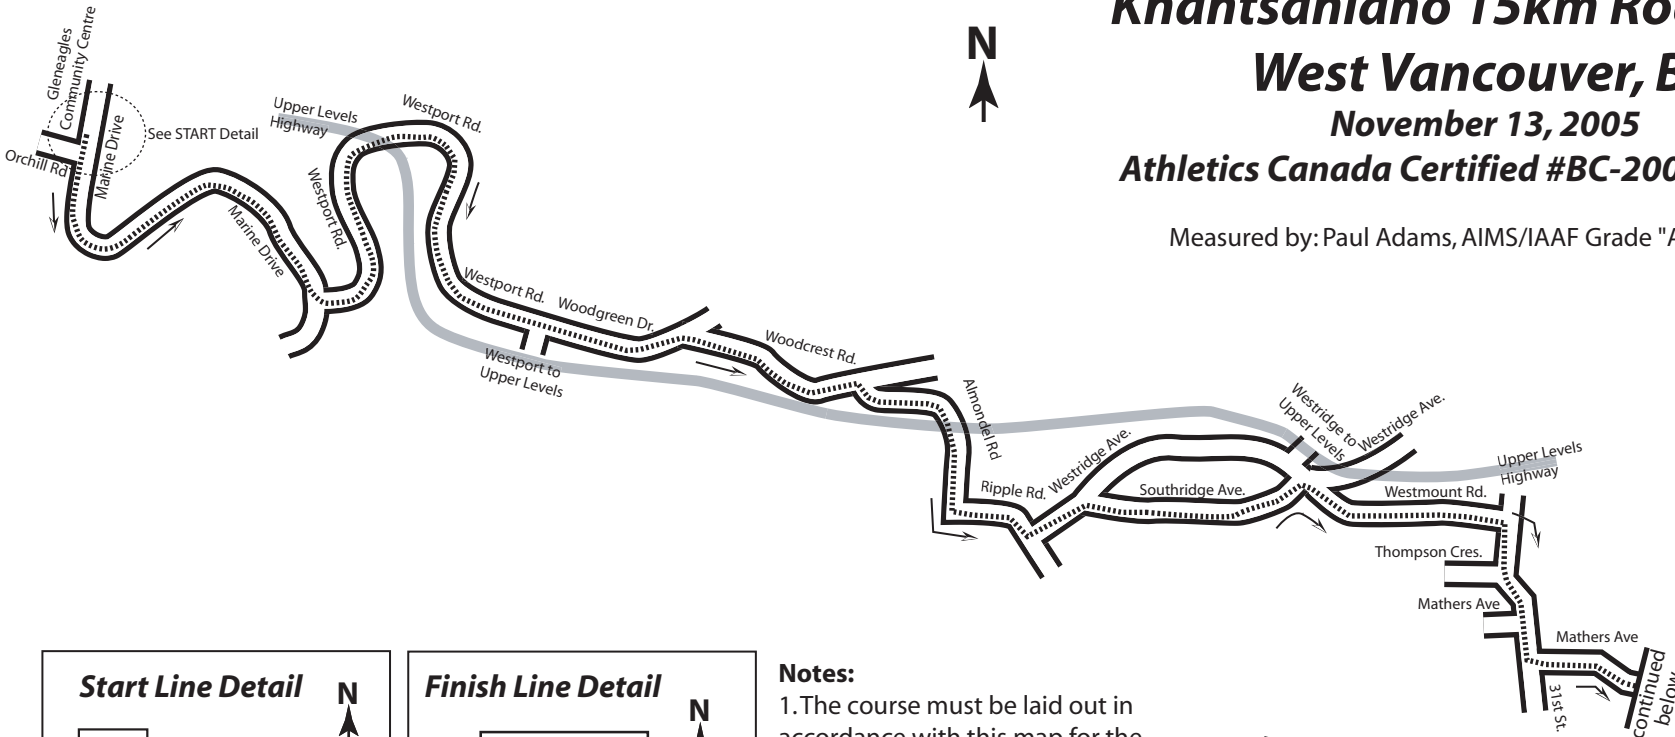

Khahtsahlano 15km Road Race

West Vancouver, BC

November 13, 2005

Athletics Canada Certified #BC-2005-079-BDC

Measured by: Paul Adams, AIMS/IAAF Grade "A" Measurer

- Notes:**
1. The course must be laid out in accordance with this map for the certification to be valid.
 2. Runners must be restricted by means of traffic cones or other barriers to the right hand lane on all roadways, except for Upper Bellevue between 28th Street and 24th Street where they can use the full roadway.
 3. On left hand turns runners must be restricted from cutting the corner any tighter than from the right centre of the from roadway (yellow line) to the right centre of the to roadway (yellow line).
 4. Map is not drawn to scale.

See FINISH Detail